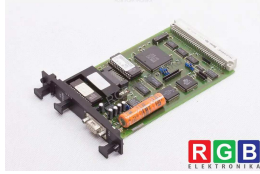

Repair 657.425.01 KUHNKE ENERGIETECHNIK

We will repair every KUHNKE ENERGIETECHNIK device. If you cannot find the device that interests you, please contact us. We collect the devices **free of charge** via a courier or in person, thanks to which we are able to carry out the repair within several hours. We will diagnose your equipment **for free**, and if you do not decide on our service, you will not incur any costs. We offer **24 months warranty** for all completed repairs. We are available 24/7, also at weekends and on holidays. **Call us 24/7: [+48 71 750 09 77](tel:+48717500977)** and receive immediate help.

SPECIFICATIONS

MANUFACTURER	KUHNKE ENERGIETECHNIK
MODEL	657.425.01
CATEGORY	PLC Systems
DIMENSIONS	13.0 cm x 13.0 cm x 19.0 cm
WEIGHT	0.2 kg
OTHER NAMES	65742501 | 657425 01 | 657425.01 | 657 42501 | 657 425 01 | 657 425.01 | 657.42501 | 657.425 01 | 657.425.01

WRITE TO US
info24@rgbrepairs.com

24/7 SUPPORT
[+48 717 500 977](tel:+48717500977)